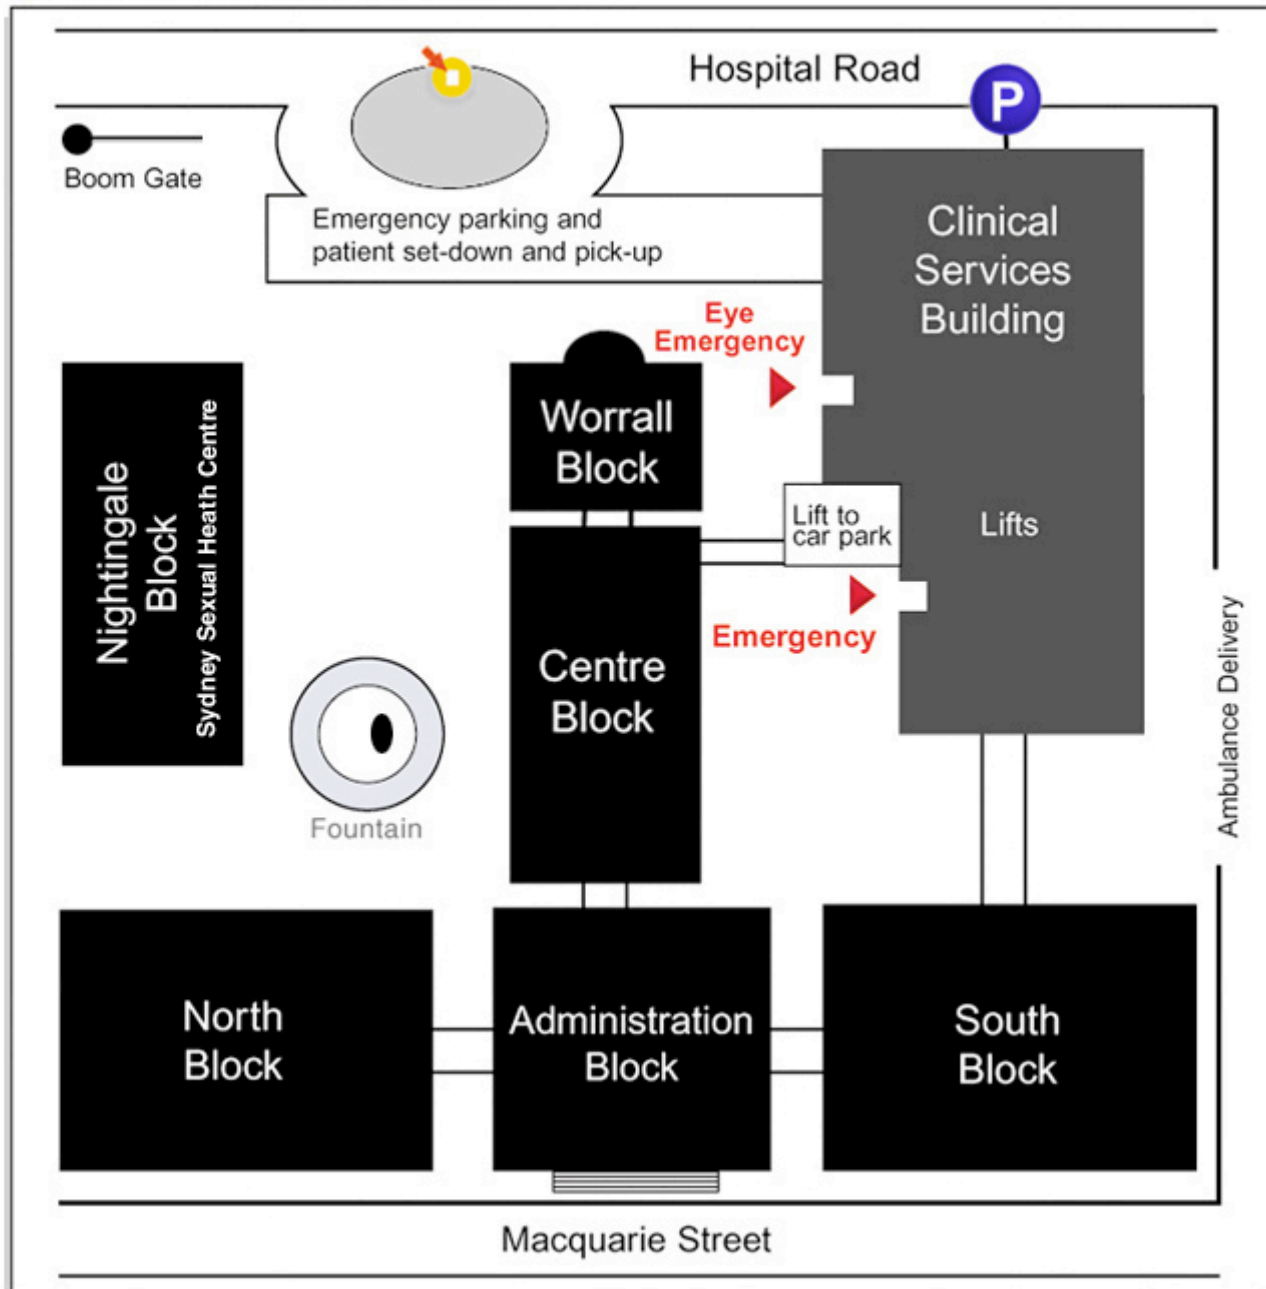

Sharps Disposal Bin **P** Car Parking Station

The Worrall Lecture Theatre is on Level 1 at the top of the stairs in the Worrall Block

The Claffy is all of Level 1 in the Centre Block

The Board Room is the first door on the left as you enter the administration block via the sandstone stairs off Macquarie St

Parking is available in both the Hospital and Domain Car Parks- private parking fees apply and these are not reimbursed by the Hospital or the Area.